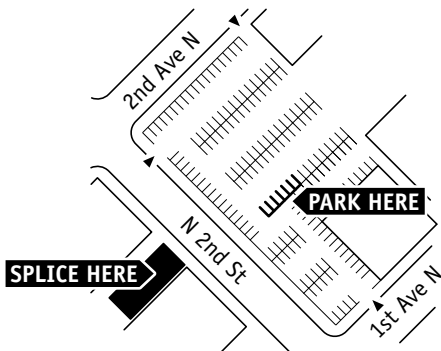

SPLICE HERE

119 N 2nd St
Minneapolis MN 55401

Tel 612.767.1111
Fax 612.767.1110

Driving Instructions

From the North

Going south on 35W, exit on Washington Ave and turn right. Go about a dozen blocks, crossing over Hennepin. Proceed two more blocks to 2nd Ave N and turn right; then one more block to N 2nd St, and turn right again. SPLICE HERE is on your right and parking is on your left.

Going east on 94, exit on 4th St and turn left onto 2nd Ave N. Go three blocks to N 2nd St, and turn right. SPLICE HERE is on your right and parking is on your left.

From the South

Going north on 35W, follow the signs for 'Downtown Exits.' Exit on 5th Ave. Proceed to Washington Ave and take a left. Go about six blocks, crossing over Hennepin. Proceed two more blocks to 2nd Ave N and turn right; then one more block to N 2nd St, and turn right again. SPLICE HERE is on your right and parking is on your left.

From the East

Going west on 94, exit on 5th Ave. Follow signs to Washington Ave and turn left onto Washington. Go about a dozen blocks, crossing over Hennepin. Proceed two more blocks to 2nd Ave N and turn right; then one more block to N 2nd St, and turn right again. SPLICE HERE is on your right and parking is on your left.

From the West

Going east on 394, exit on 3rd Ave N, and turn right onto Washington Ave. Go one block to 2nd Ave N and turn left. Go one block to N 2nd St and turn right. SPLICE HERE is on your right and parking is on your left.