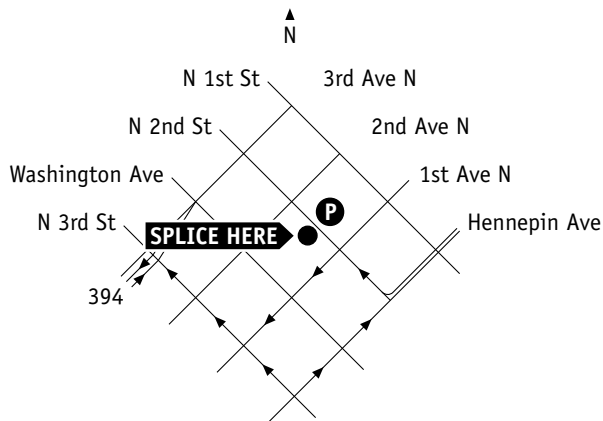

SPLICE HERE

119 N 2nd St
Minneapolis MN 55401

Tel 612.767.1111
Fax 612.767.1110

Driving Instructions

From the North

Going south on 35W, exit on Washington Ave and turn right. Go about a dozen blocks, crossing over Hennepin. Proceed two more blocks to 2nd Ave N and turn right; then one more block to N 2nd St, and turn right again. SPLICE HERE is on your right and parking is on your left.

Going east on 94, exit on 4th St and turn left onto 2nd Ave N. Go three blocks to N 2nd St, and turn right. SPLICE HERE is on your right and parking is on your left.

From the South

Going north on 35W, follow the signs for 'Downtown Exits.' Exit on 5th Ave. Proceed to Washington Ave and take a left. Go about six blocks, crossing over Hennepin. Proceed two more blocks to 2nd Ave N and turn right; then one more block to N 2nd St, and turn right again. SPLICE HERE is on your right and parking is on your left.

From the East

Going west on 94, exit on 5th Ave. Follow signs to Washington Ave and turn left onto Washington. Go about a dozen blocks, crossing over Hennepin. Proceed two more blocks to 2nd Ave N and turn right; then one more block to N 2nd St, and turn right again. SPLICE HERE is on your right and parking is on your left.

From the West

Going east on 394, exit on 3rd Ave N, and turn right onto Washington Ave. Go one block to 2nd Ave N and turn left. Go one block to N 2nd St and turn right. SPLICE HERE is on your right and parking is on your left.